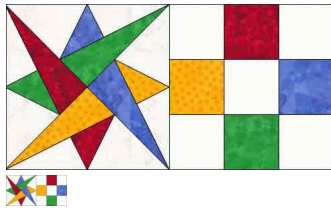

Starry Path & Nine Patch Combo

Starry Path looks really complex and is surprisingly easy to get right when it is made In The Hoop! **Totally pieced in the hoop and quilted in the hoop.**

Rating: Not Rated Yet

Price

$64.00

Discount $-16.00

[Ask a question about this product](#)

Description