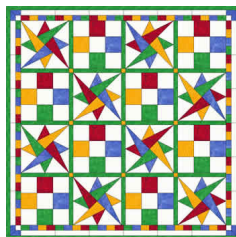

Starry Path looks complex and is really easy when it is made **In The Hoop!**

Starry Path is available alone and in two different and discounted combination sets. (See [Starry Path and Counterpane Combo](#) as the second option)

Includes:

- Machine instructions for 5 inch and 8 inch blocks
- Complete step by step instructions with photos of every step from hooping to binding
- Block for use with Electric Quilt

**BONUS:
Puzzled Heart**